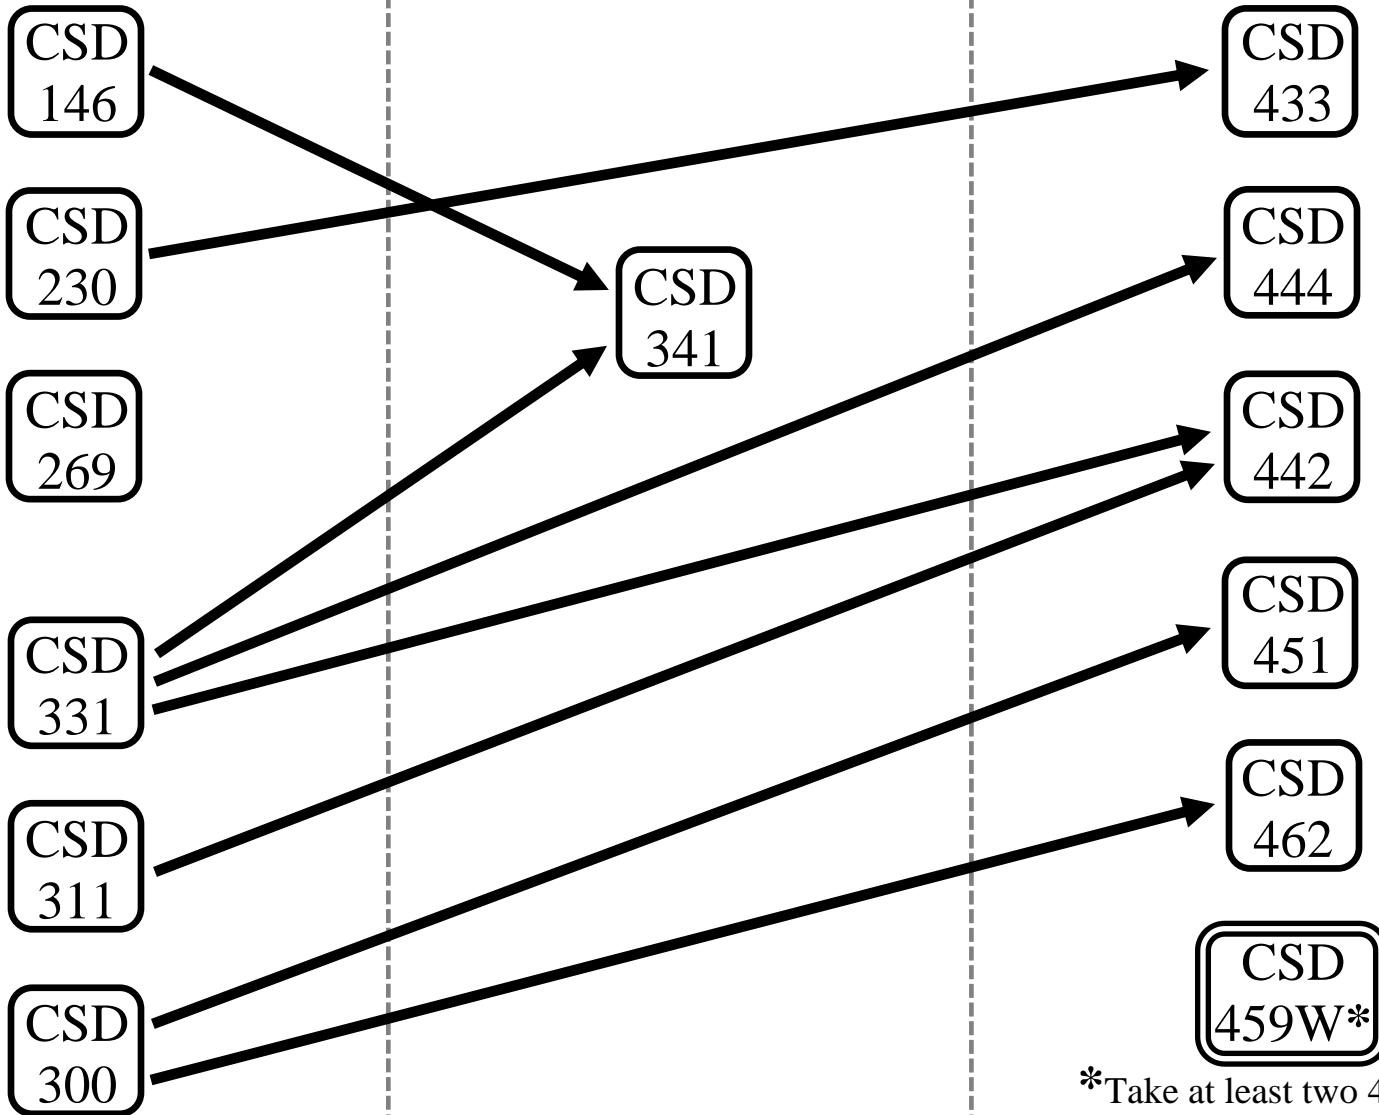

# CSD Prerequisites & Sequence of Courses (Transfer Students)

*5<sup>th</sup>-6<sup>th</sup> Semester*

*6<sup>th</sup> Semester*

*7<sup>th</sup>-8<sup>th</sup> Semester*

\*Take at least two 400-level CSD courses before 459W